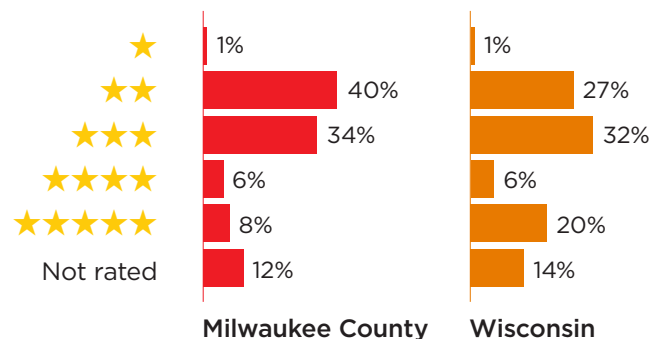

Percent of Child Care Providers by Star Rating

For more information, contact Aftin Warren, Milwaukee Succeeds, at awarren@milwaukesucceeds.org.

To learn more about the Wisconsin Partnership, visit www.wisconsinpartnership.org.